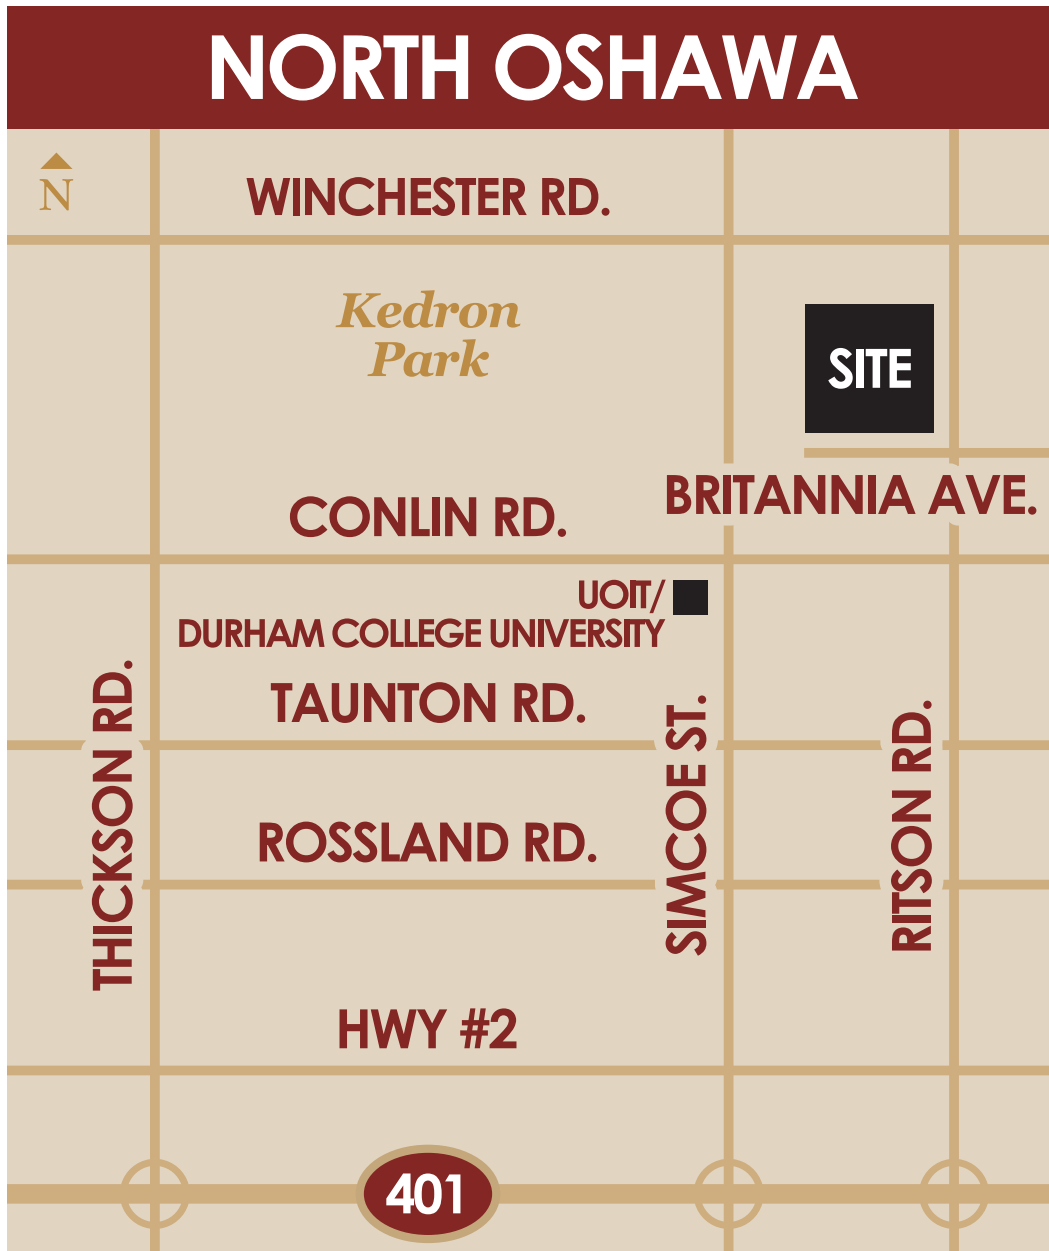

# NORTH OSHAWA

**Models are open:**  
Mon.-Thurs: 1pm - 8pm  
Sat. & Sun: 12 noon - 5pm  
Fri. & Hol: By appointment only

**905.433.2173**  
**Toll Free 1.877.433.2173**